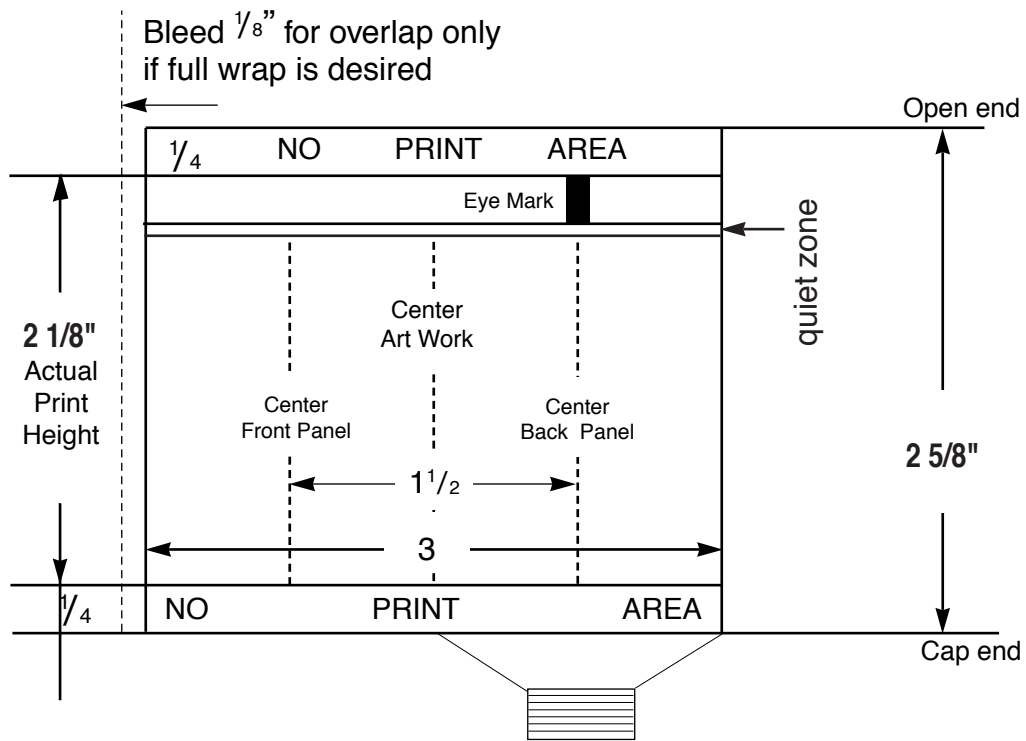

1/2 oz tube template

All copy must be $\frac{1}{16}$ " below the eye-mark