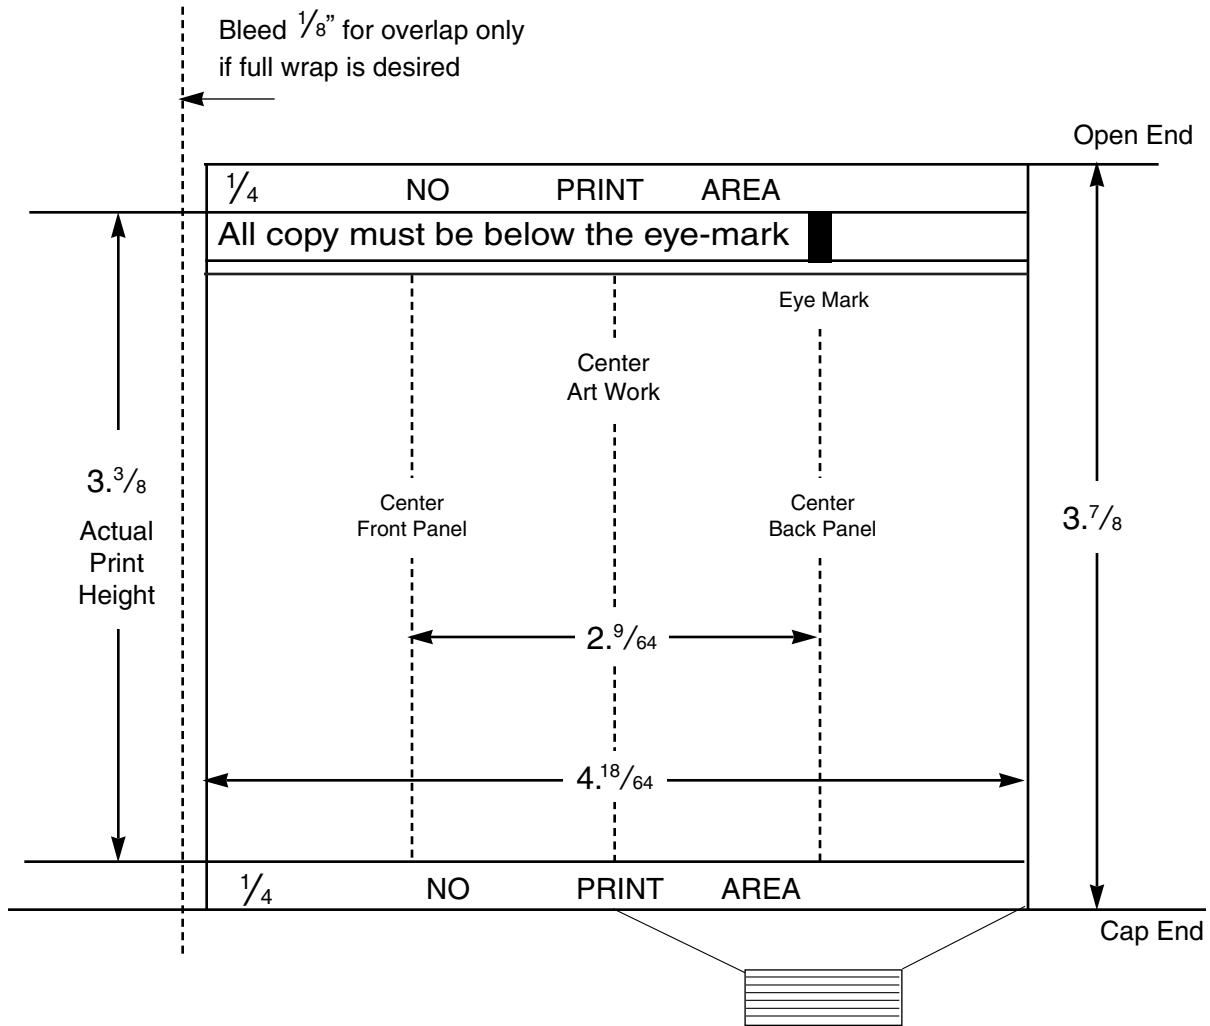

1.3/8 x 3.7/8 Offset; Silkscreen and Hot Stamping

leave minimum 1/16" quiet zone from the bottom of eye-mark to start of all copy.